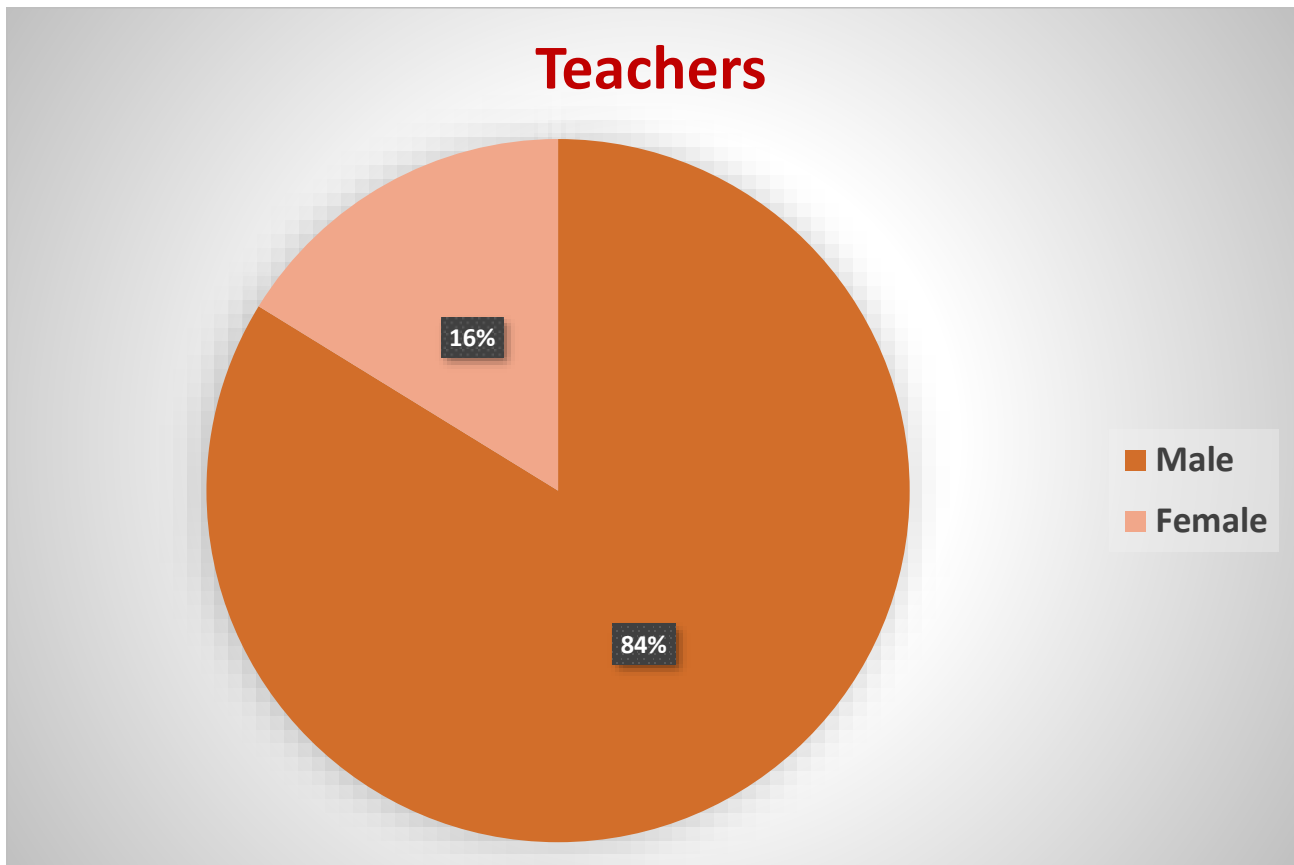

Gender Analysis of Teachers of Year 2020-21

Staff	Male	Female	Total
Teachers	31	6	37

Principal
Shri U.P. Arts, Smt. M.C. Panchal Science &
Shri M. Shah Commerce College, Pilva.