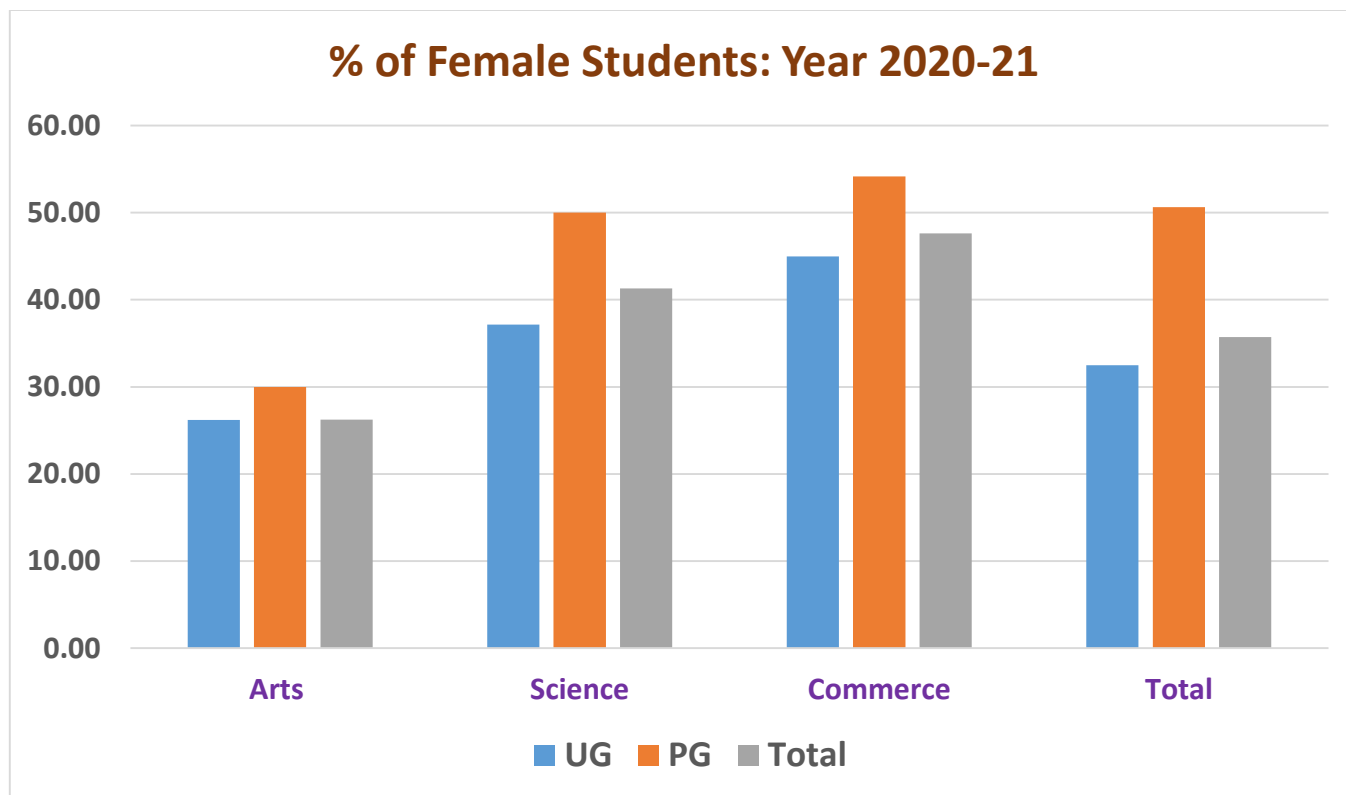

Gender Audit: Year 2020-21

Gender Analysis of Students of Year 2020-21

Level	UG			PG			Total			% of Female Students		
	Male	Female	Total	Male	Female	Total	Male	Female	Total	UG	PG	Total
Arts	589	209	798	7	3	10	596	212	808	26.19	30.00	26.24
Science	281	166	447	107	107	214	388	273	661	37.14	50.00	41.30
Commerce	131	107	238	44	52	96	175	159	334	44.96	54.17	47.60
Total	1001	482	1483	158	162	320	1159	644	1803	32.50	50.63	35.72

Stream-wise Gender Analysis of Students of Year 2020-21

Important Points:

- The average strength of female students is about 35.72% during year 2020-21. The less strength of female students is due to nearby Girls College.
- The % of female students in PG level (50.63%) is significantly higher than UG level (32.50%), which shows higher interest of female students in higher education rather than male students.
- The strength of female students in Commerce is highest i.e. 47.60%, in science is 41.30% while in Arts it is low i.e.26.24%.