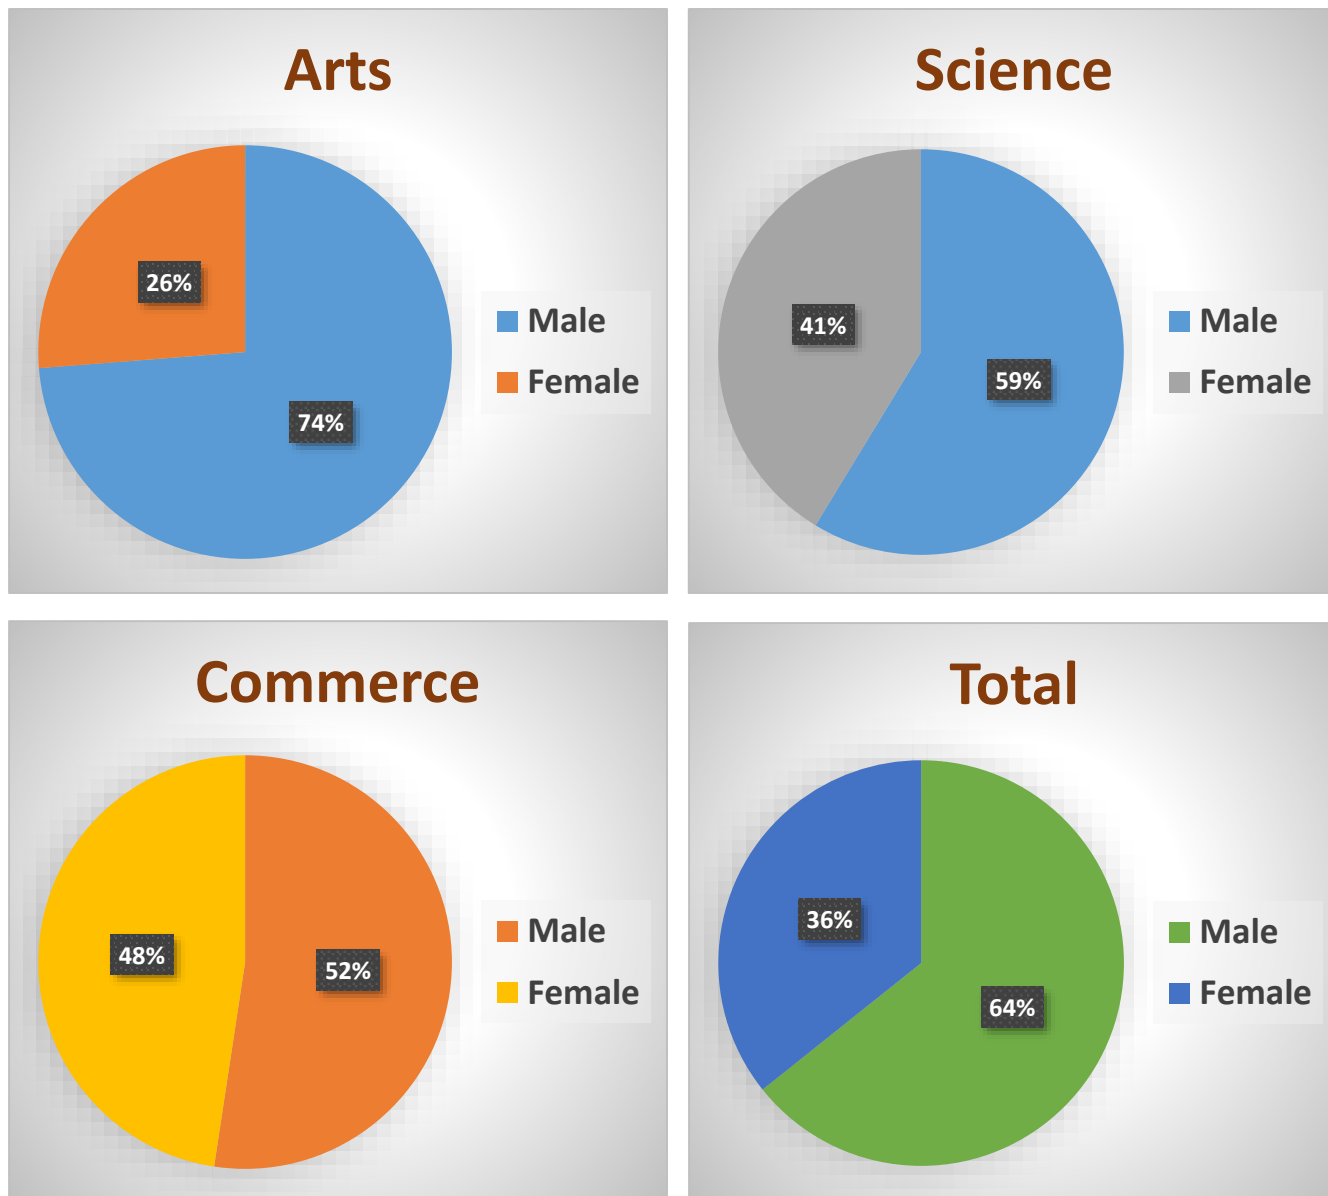

Gender Audit: Year 2020-21

Gender Analysis of Students of Year 2020-21

Level	UG			PG			Total			% of Female Students		
	Male	Female	Total	Male	Female	Total	Male	Female	Total	UG	PG	Total
Arts	589	209	798	7	3	10	596	212	808	26.19	30.00	26.24
Science	281	166	447	107	107	214	388	273	661	37.14	50.00	41.30
Commerce	131	107	238	44	52	96	175	159	334	44.96	54.17	47.60
Total	1001	482	1483	158	162	320	1159	644	1803	32.50	50.63	35.72

Stream-wise Gender Analysis of Students of Year 2020-21

Important Points:

- The average strength of female students is about 35.72% during year 2020-21. The less strength of female students is due to nearby Girls College.
- The % of female students in PG level (50.63%) is significantly higher than UG level (32.50%), which shows higher interest of female students in higher education rather than male students.
- The strength of female students in Commerce is highest i.e. 47.60%, in science is 41.30% while in Arts it is low i.e.26.24%.

Gender Analysis of Teachers of Year 2020-21

Staff	Male	Female	Total
Teachers	31	6	37

Principal
Shri U.P. Arts, Smt. M.C. Panchal Science &
Shri M. Shah Commerce College, Pilva.